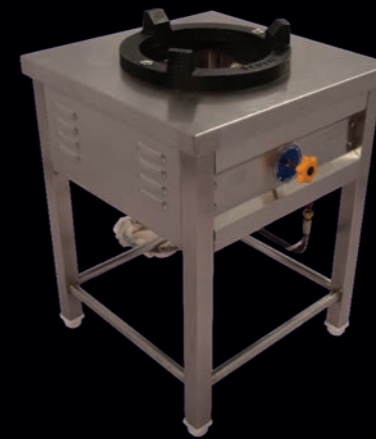

Single Jacket Vessel (Rice)

Steam Idly Box

COOKING RANGES / LPG SYSTEM

Dosa Range (Gas/Firewood)

Three Burner Chinese Range

Single Burner Range

Double Burner Range

Romali Range